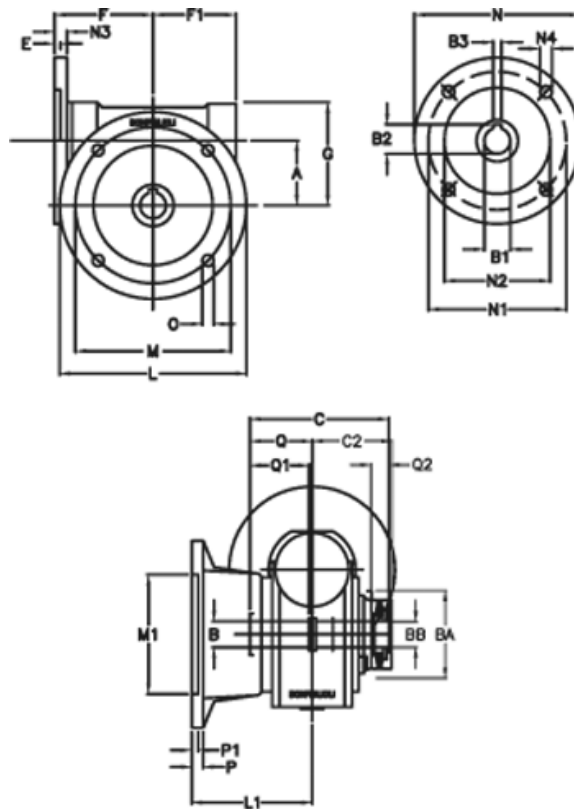

Article number: 390204403542836

Description: Worm Gear with Torque Limiter
VF 44-L2-F-35-P71B14

Measures

a = 44.60	C2 = 48	m = 87	P = 9
B = 18	Description = VF 44F-xx-71B14	M1 = 60	P1 = 7
B1 E7 = 14	E = 2.0	N = 105	Q = 32.0
B2 = 16.3	F = 65	N1 = 85	Q1 = 32
B3 H9 = 5	F1 = 54	N2 = 70	Q2 = 12
BA = 40	g = 71	N3 = 10.0	
BB H7 = 11	L = 110	N4 = 7.0	
C = 79	L1 = 60.5	O = 8.5	